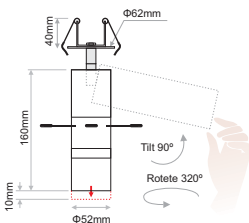

DANDO FRAME RC

- Dando Frame RC is a recessed downlight, ideal to highlight and elevate any artwork.
- It is also available in surface version with the same dimming options.
- Available in black or white as standard but custom colours also available upon request.
- Low UGR ensuring visual comfort (UGR < 10).
- L90/B10 50.000h
- 3 SDCM

| Model | LED Power | CCT | CR180, CR190 LED Source | Type | Beam Angle | Colour | Dimming Option |
|---|------------|--|--|-----------------|--------------|--------------------------|---|
| | | | 80 (80) 90 (90) | | | | |
| DANDO FRAME RC (DANDO FRAME RC) | 12.8W (13) | 2700K (27C) 3000K (30C) 4000K (40C) 5000K (50C) | 1100lm 930lm 1150lm 970lm 1210lm 1090lm 1225lm 1070lm | Adjustable (AD) | 27° max (27) | White (WH) Black (BL) | Non-Dimmable (ND) Phase Cut (PC) DALI (DL) 48V PWM Dimmable (48) |

Ordering Code Example: DANDO FRAME RC-13-30C-80-AD-27-WH-ND

Indicative shapes